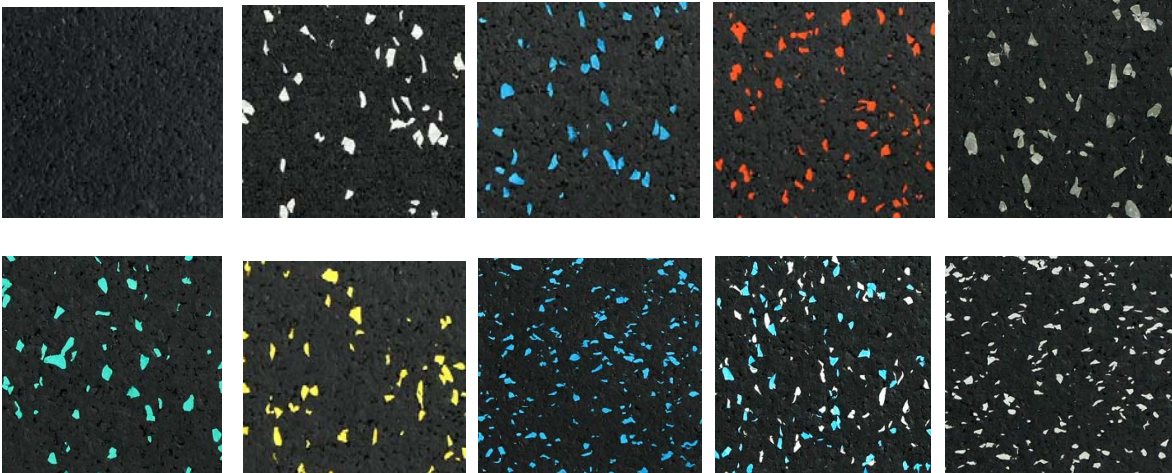

85% SBR - 15% EPDM Series Colors

We would be happy to help you at our customer service desk on +91-8448069988,
You may also write us at marketing@ebaco.co.in